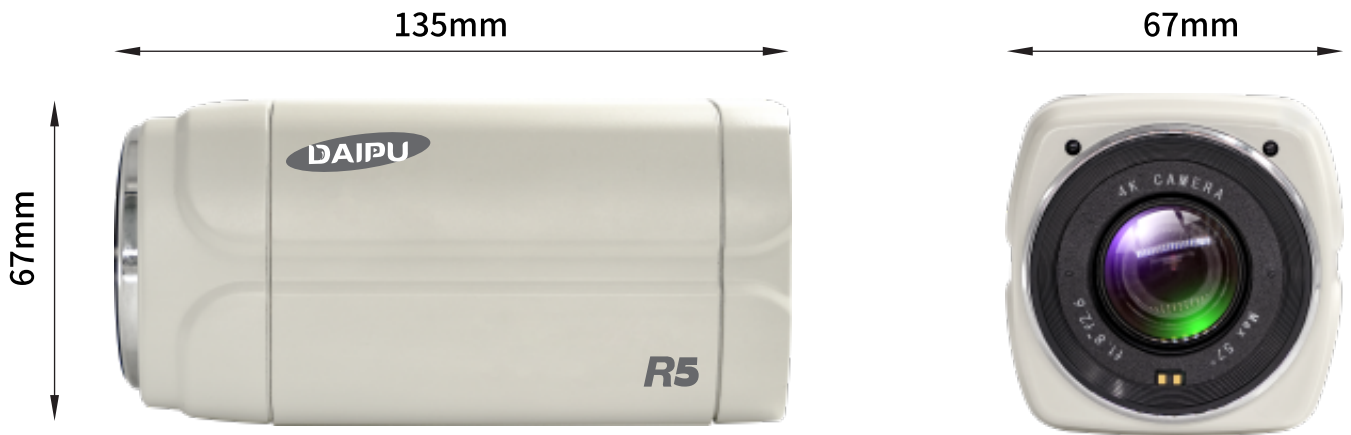

DAIPU

LIVE CAMERA
SHOTGUN CAM **R5**

生产商: 戴浦科技有限公司

400-965-1080

Copyright © all rights reserved